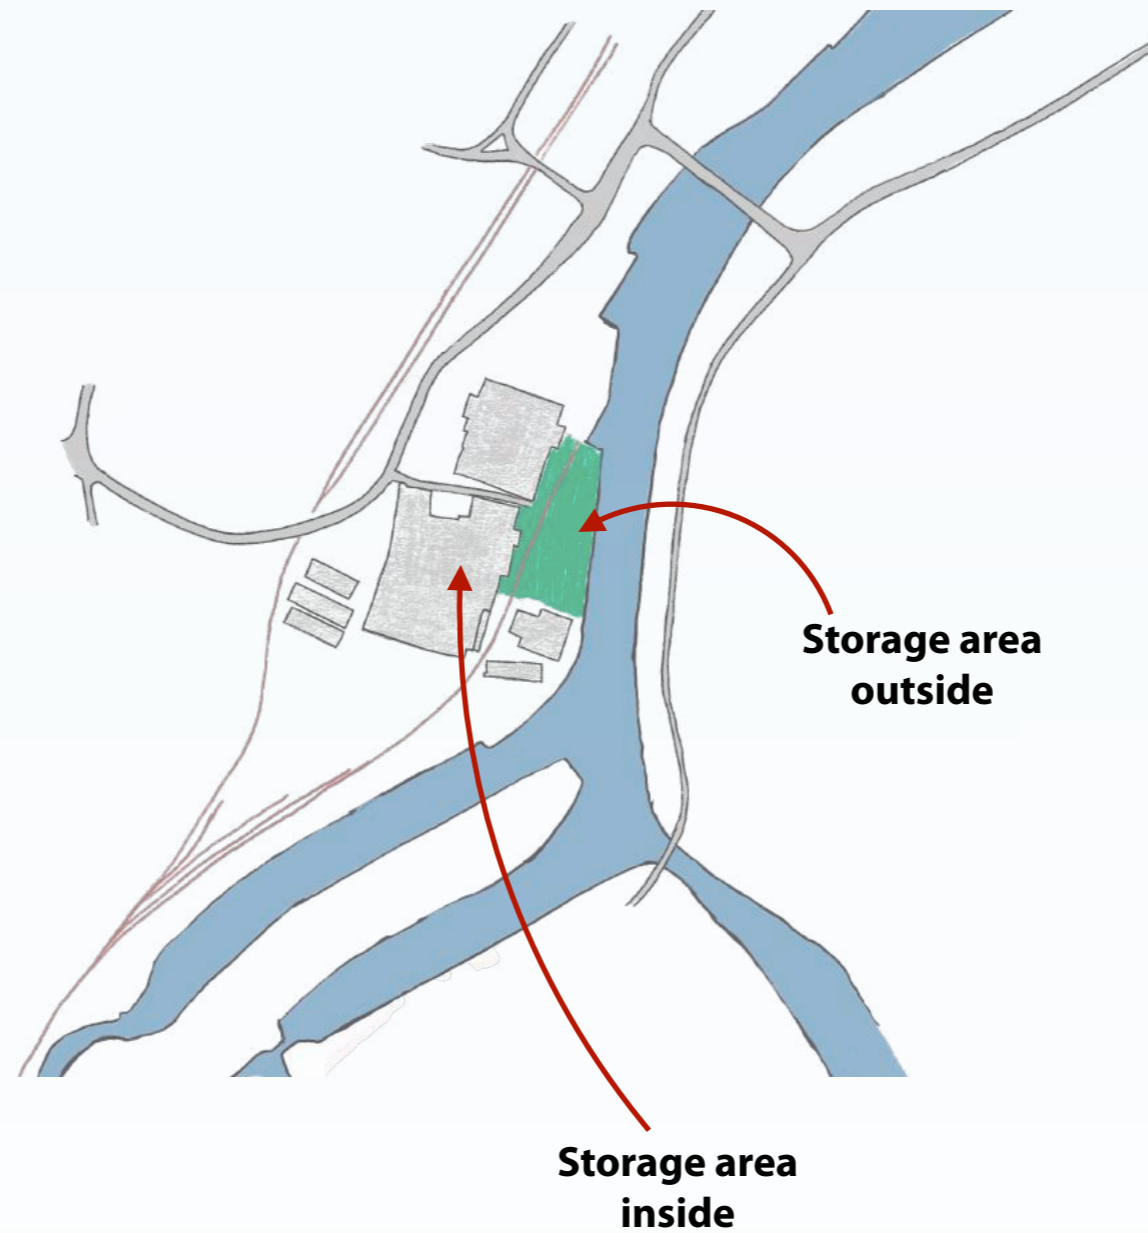

PERFECT LOCATION

In the heart of Lübeck

Just a few minutes away from the main industrial part of the Baltic port of Lübeck and close to the A1, one of Germany's major highways, Europatrans is located right in the heart of the city. At our premises, we have plenty of storage capacity.

Autobahn 1

Baltic Sea

Europatrans

LARGE STORAGE AREA

45,000 sqm of storage space

We are able to store a large variety of different goods at our premises, which also offer multimodal transport opportunities. The outside storage area amounts to around 35,000 sqm. In addition, there are about 10,000 sqm of covered storage area. The cranes inside the halls can lift up to 140 tons.

MULTIMODAL OPPORTUNITIES

Direct access to road, rail and waterways

Europatrans' premises are directly connected to the waterway, rail and road network. Equipped with a 350-meter quay, we can offer the comprehensive services of a multimodal hub. In addition, we have a stationary port crane and mobile cranes available.