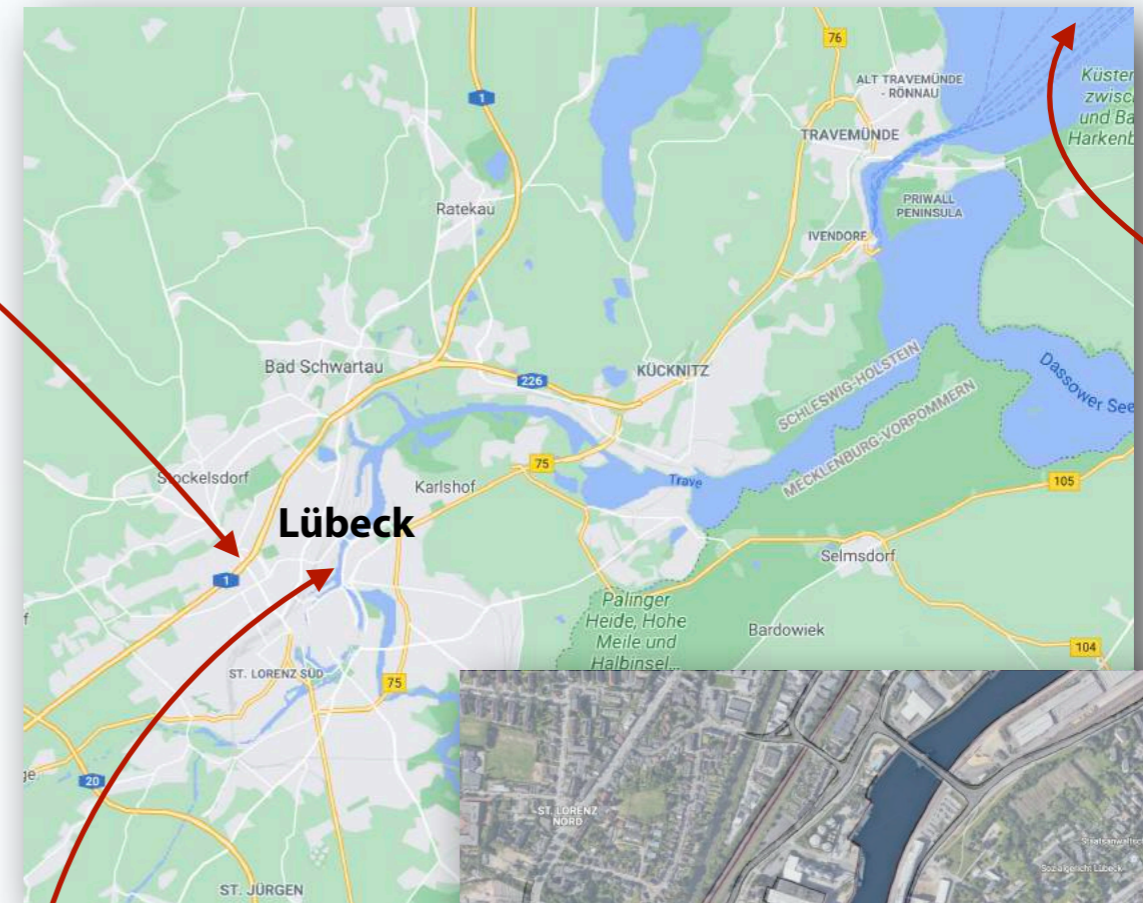

PERFECT LOCATION

In the heart of Lübeck

Just a few minutes away from the main industrial part of the Baltic port of Lübeck and close to the A1, one of Germany's major highways, Europatrans is located right in the heart of the city. At our premises, we have plenty of storage capacity.

Autobahn 1

Baltic Sea

Europatrans