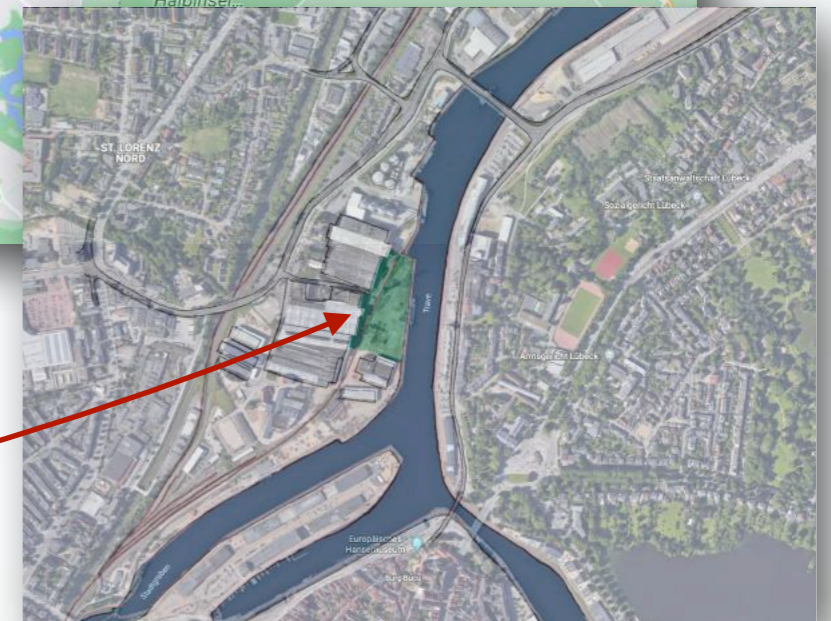

PERFECT LOCATION

In the heart of Lübeck

Just a few minutes away from the main industrial part of the Baltic port of Lübeck and close to the A1, one of Germany's major highways, Europatrans is located right in the heart of the city. At our premises, we have plenty of storage capacity.

Autobahn 1

Baltic Sea

Europatrans