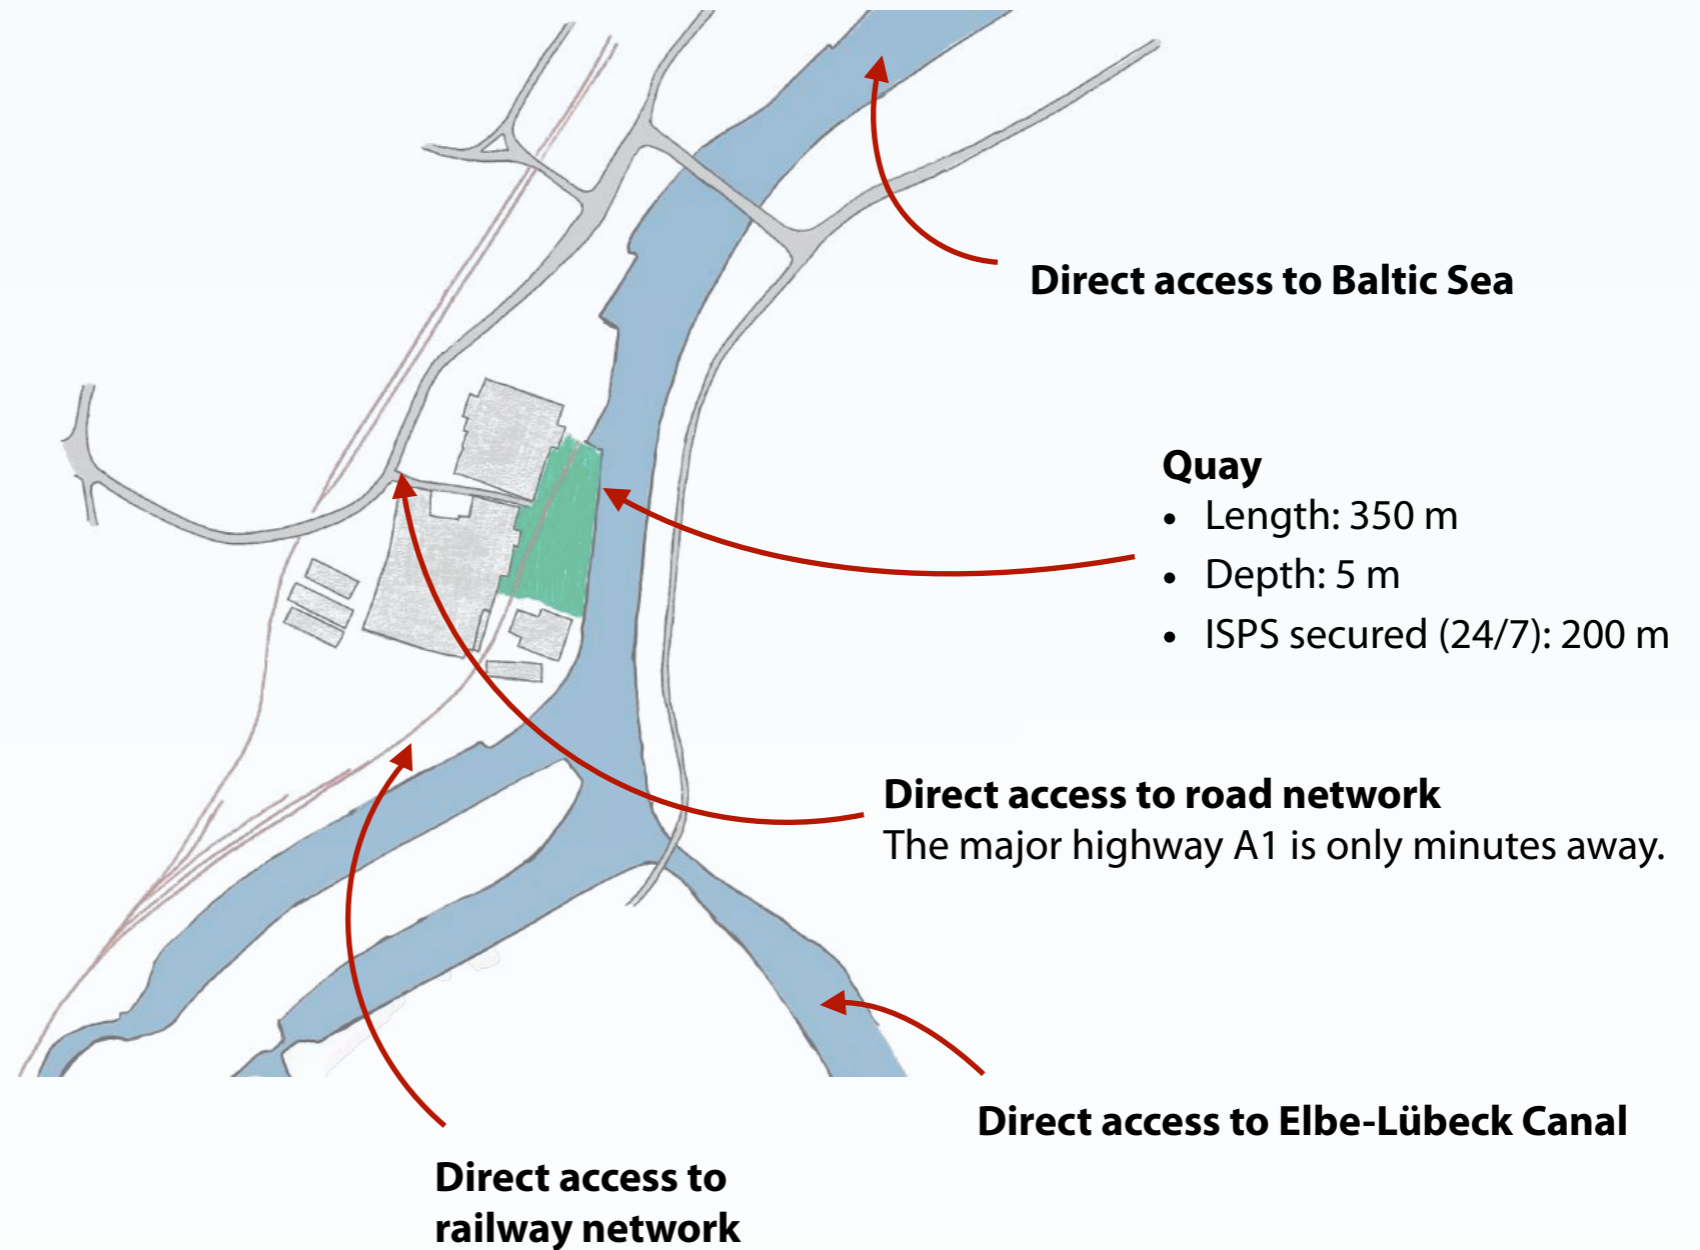

Europatrans
Spedition Heavy Haulage

OUR NEW PREMISES IN LÜBECK

INTERNATIONAL HUB

Excellent connections

With our headquarters in Lübeck, Europatrans is ideally located for transports via ferry to and from Scandinavia, Russia and the Baltic States. With long-standing and close connections to all major Baltic ferry companies, we are able to offer excellent transport connections and are in a perfect position to service our customers as international hub.

PERFECT LOCATION

In the heart of Lübeck

Just a few minutes away from the main industrial part of the Baltic port of Lübeck and close to the A1, one of Germany's major highways, Europatrans is located right in the heart of the city. At our premises, we have plenty of storage capacity.

Autobahn 1

Baltic Sea

Europatrans

LARGE STORAGE AREA

45,000 sqm of storage space

We are able to store a large variety of different goods at our premises, which also offer multimodal transport opportunities. The outside storage area amounts to around 35,000 sqm. In addition, there are about 10,000 sqm of covered storage area. The cranes inside the halls can lift up to 140 tons.

MULTIMODAL OPPORTUNITIES

Direct access to road, rail and waterways

Europatrans' premises are directly connected to the waterway, rail and road network. Equipped with a 350-meter quay, we can offer the comprehensive services of a multimodal hub. In addition, we have a stationary port crane and mobile cranes available.